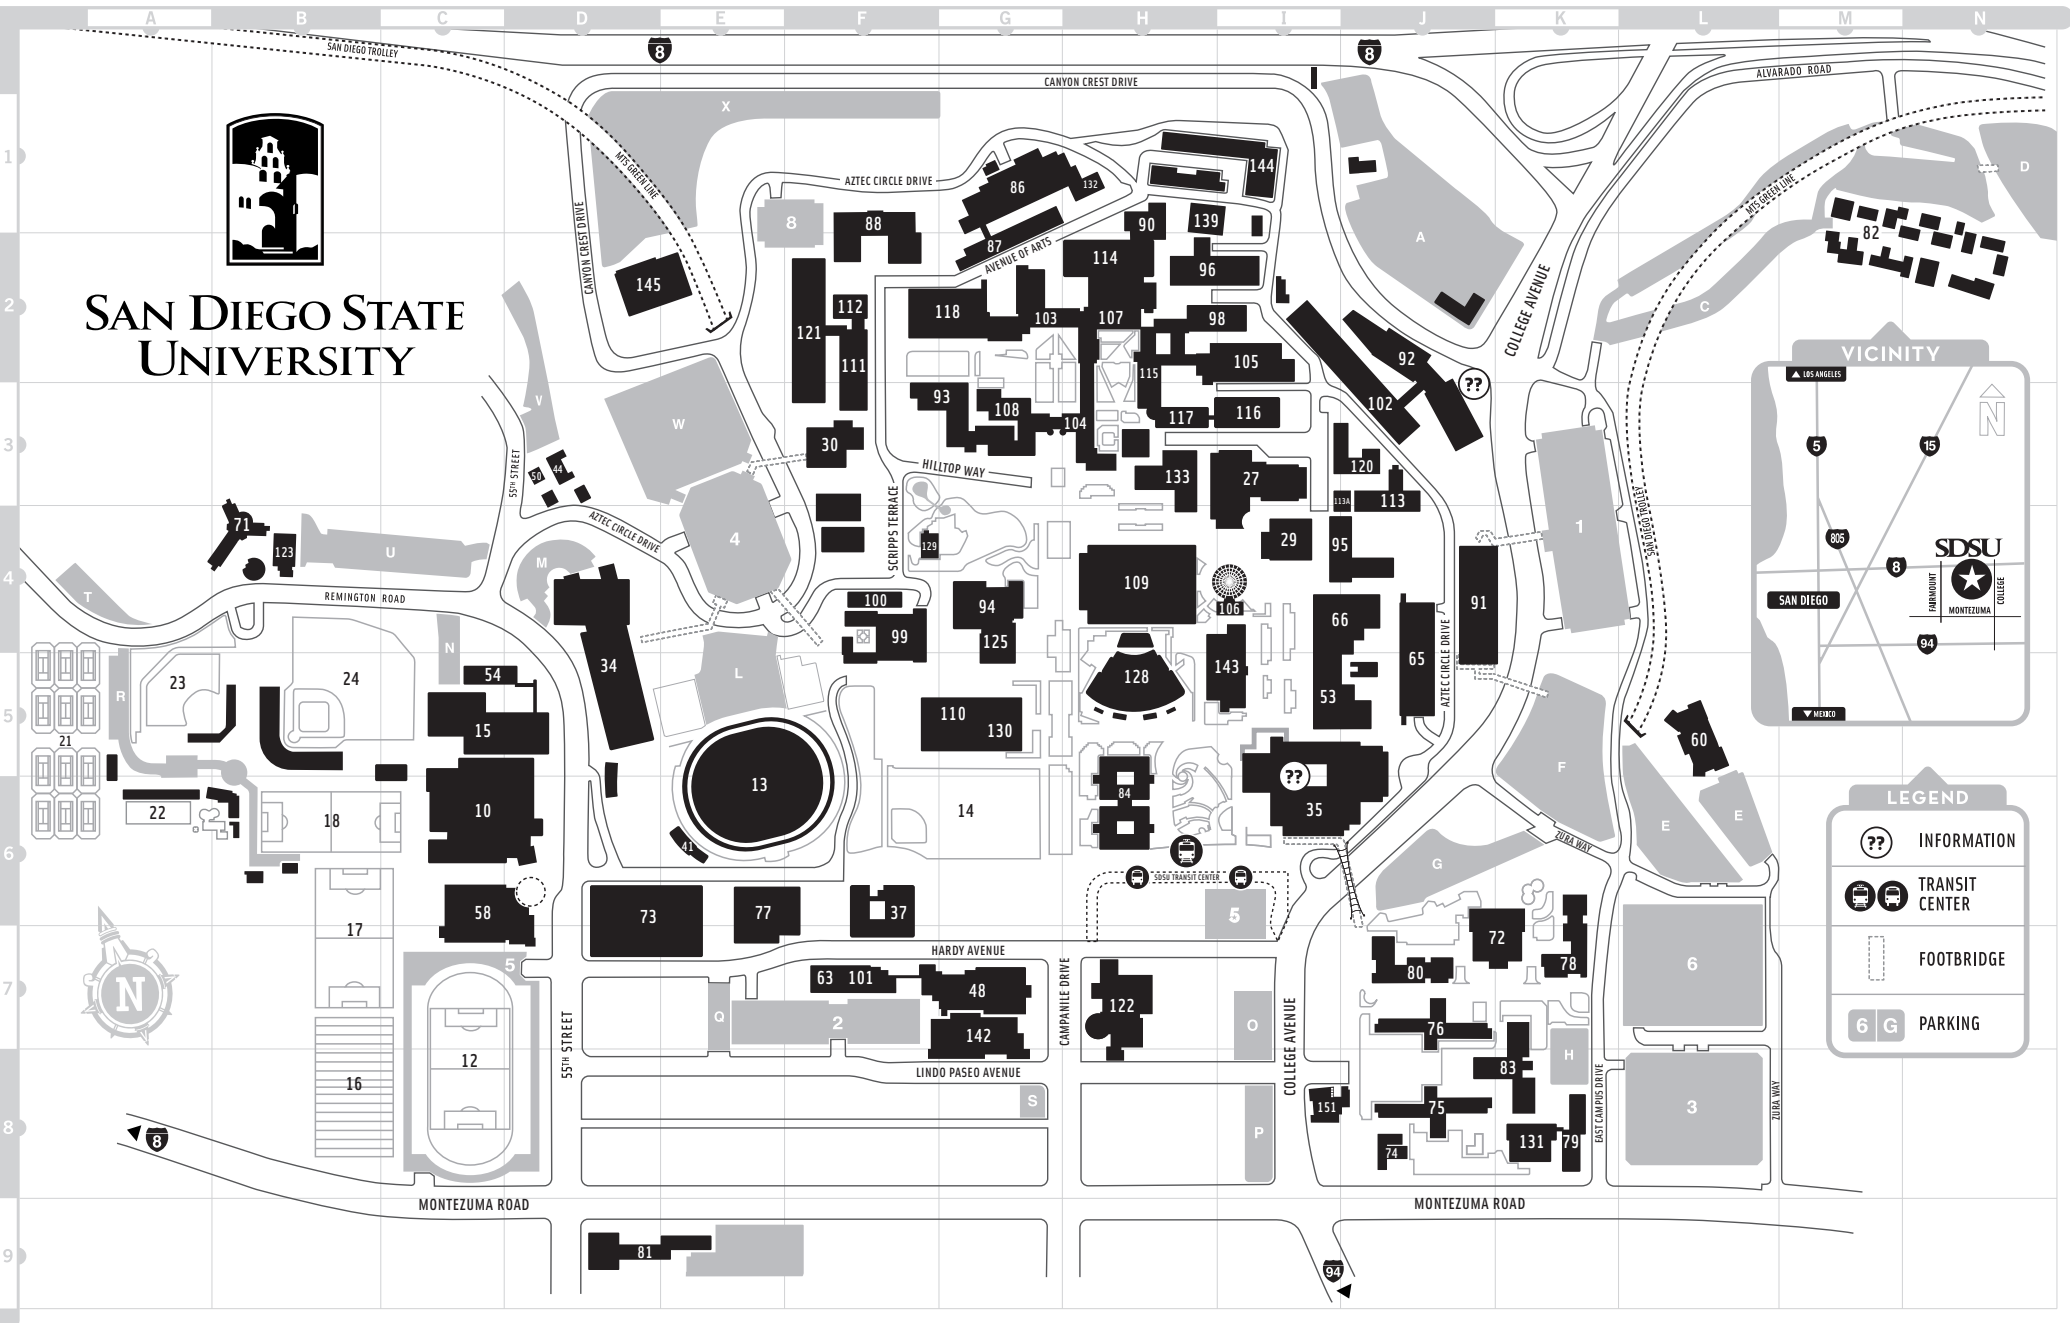

SAN DIEGO STATE UNIVERSITY

[www.sdsu.edu]

SDSU INFORMATION 594-5200	PARKING SERVICES 594-6671
CAMPUS POLICE 594-1991	SDSU BOOKSTORE 594-7525

[INDEX]

CAMPUS RESIDENTIAL

71	Chapultepec	B4
72	Cuicacalli	K7
73	Fraternity Row	D6
74	Housing & Residential Life Office	J8
75	Maya	J8
76	Olmeca	J7
77	Piedra Del Sol	E6
78	Tecuba	K7
79	Tenochca	K8
80	Tepeyac	J7
81	University Towers	D9
82	Villa Alvarado	M2
83	Zura	K8

VENUES / HALLS

35	Backdoor	I6
123	Cholula Hall	B4
125	Don Powell Theatre	G4
108	Little Theater	G3
128	Open Air Theatre	H5
129	Scripps Cottage & Park	F4
130	Smith Recital Hall	G5
131	Tula Hall	K8
132	University Gallery	G1
13	Viejas Arena	E6

ATHLETICS

10	Aztec Athletics Center	C6
21	Aztec Tennis Center	A5
12	Aztrack / Sports Deck	C8
14	ENS Playfield 700	G6
15	Peterson Gym	C5
16	PG Playfield 600	B8
17	PG Playfield 610	B7
18	PG Playfield 620	B6
24	PG Playfield 630	B5
23	PG Playfield 680	A5
21	PG Playfield 690	A5
22	SDSU Aquaplex	A6
23	SDSU Softball Field	A5
24	Tony Gwynn Stadium @ Charlie Smith Field	B5
13	Viejas Arena @ AztecBowl	E6

PARKING

?? Parking Information J3

STRUCTURES	LOTS
1 K4	A J2
2 F7	C L2
3 L8	E L6
4 E4	F K5
5 C7	G J6
6 L7	H K8
8 F1	L E5
	M D4
	N C4
	Q E7
	R A5
	T A4
	U C4
	V D3
	W E3
	X E1

SERVICES

34	Aztec Recreation Center	D5
35	Aztec Center	I6
37	Calpulli Center <i>Student Health Services</i>	F6
27	East Commons	I3
44	Education Abroad Office	D3
48	Gateway Center	G7
??	Information Booth	I6, J3
50	International Student Center	D3
53	Prospective Student Center	I5
54	Public Safety	C5
58	SDSU Alumni Center	C6
29	SDSU Bookstore	I4
60	SDSU Children's Center	L5
63	SDSU Human Resources	F7
145	SDSU Reprographics	D2
65	Student Services East	J5
66	Student Services West	I4
41	Viejas Arena Box Office	E6
30	West Commons	F3